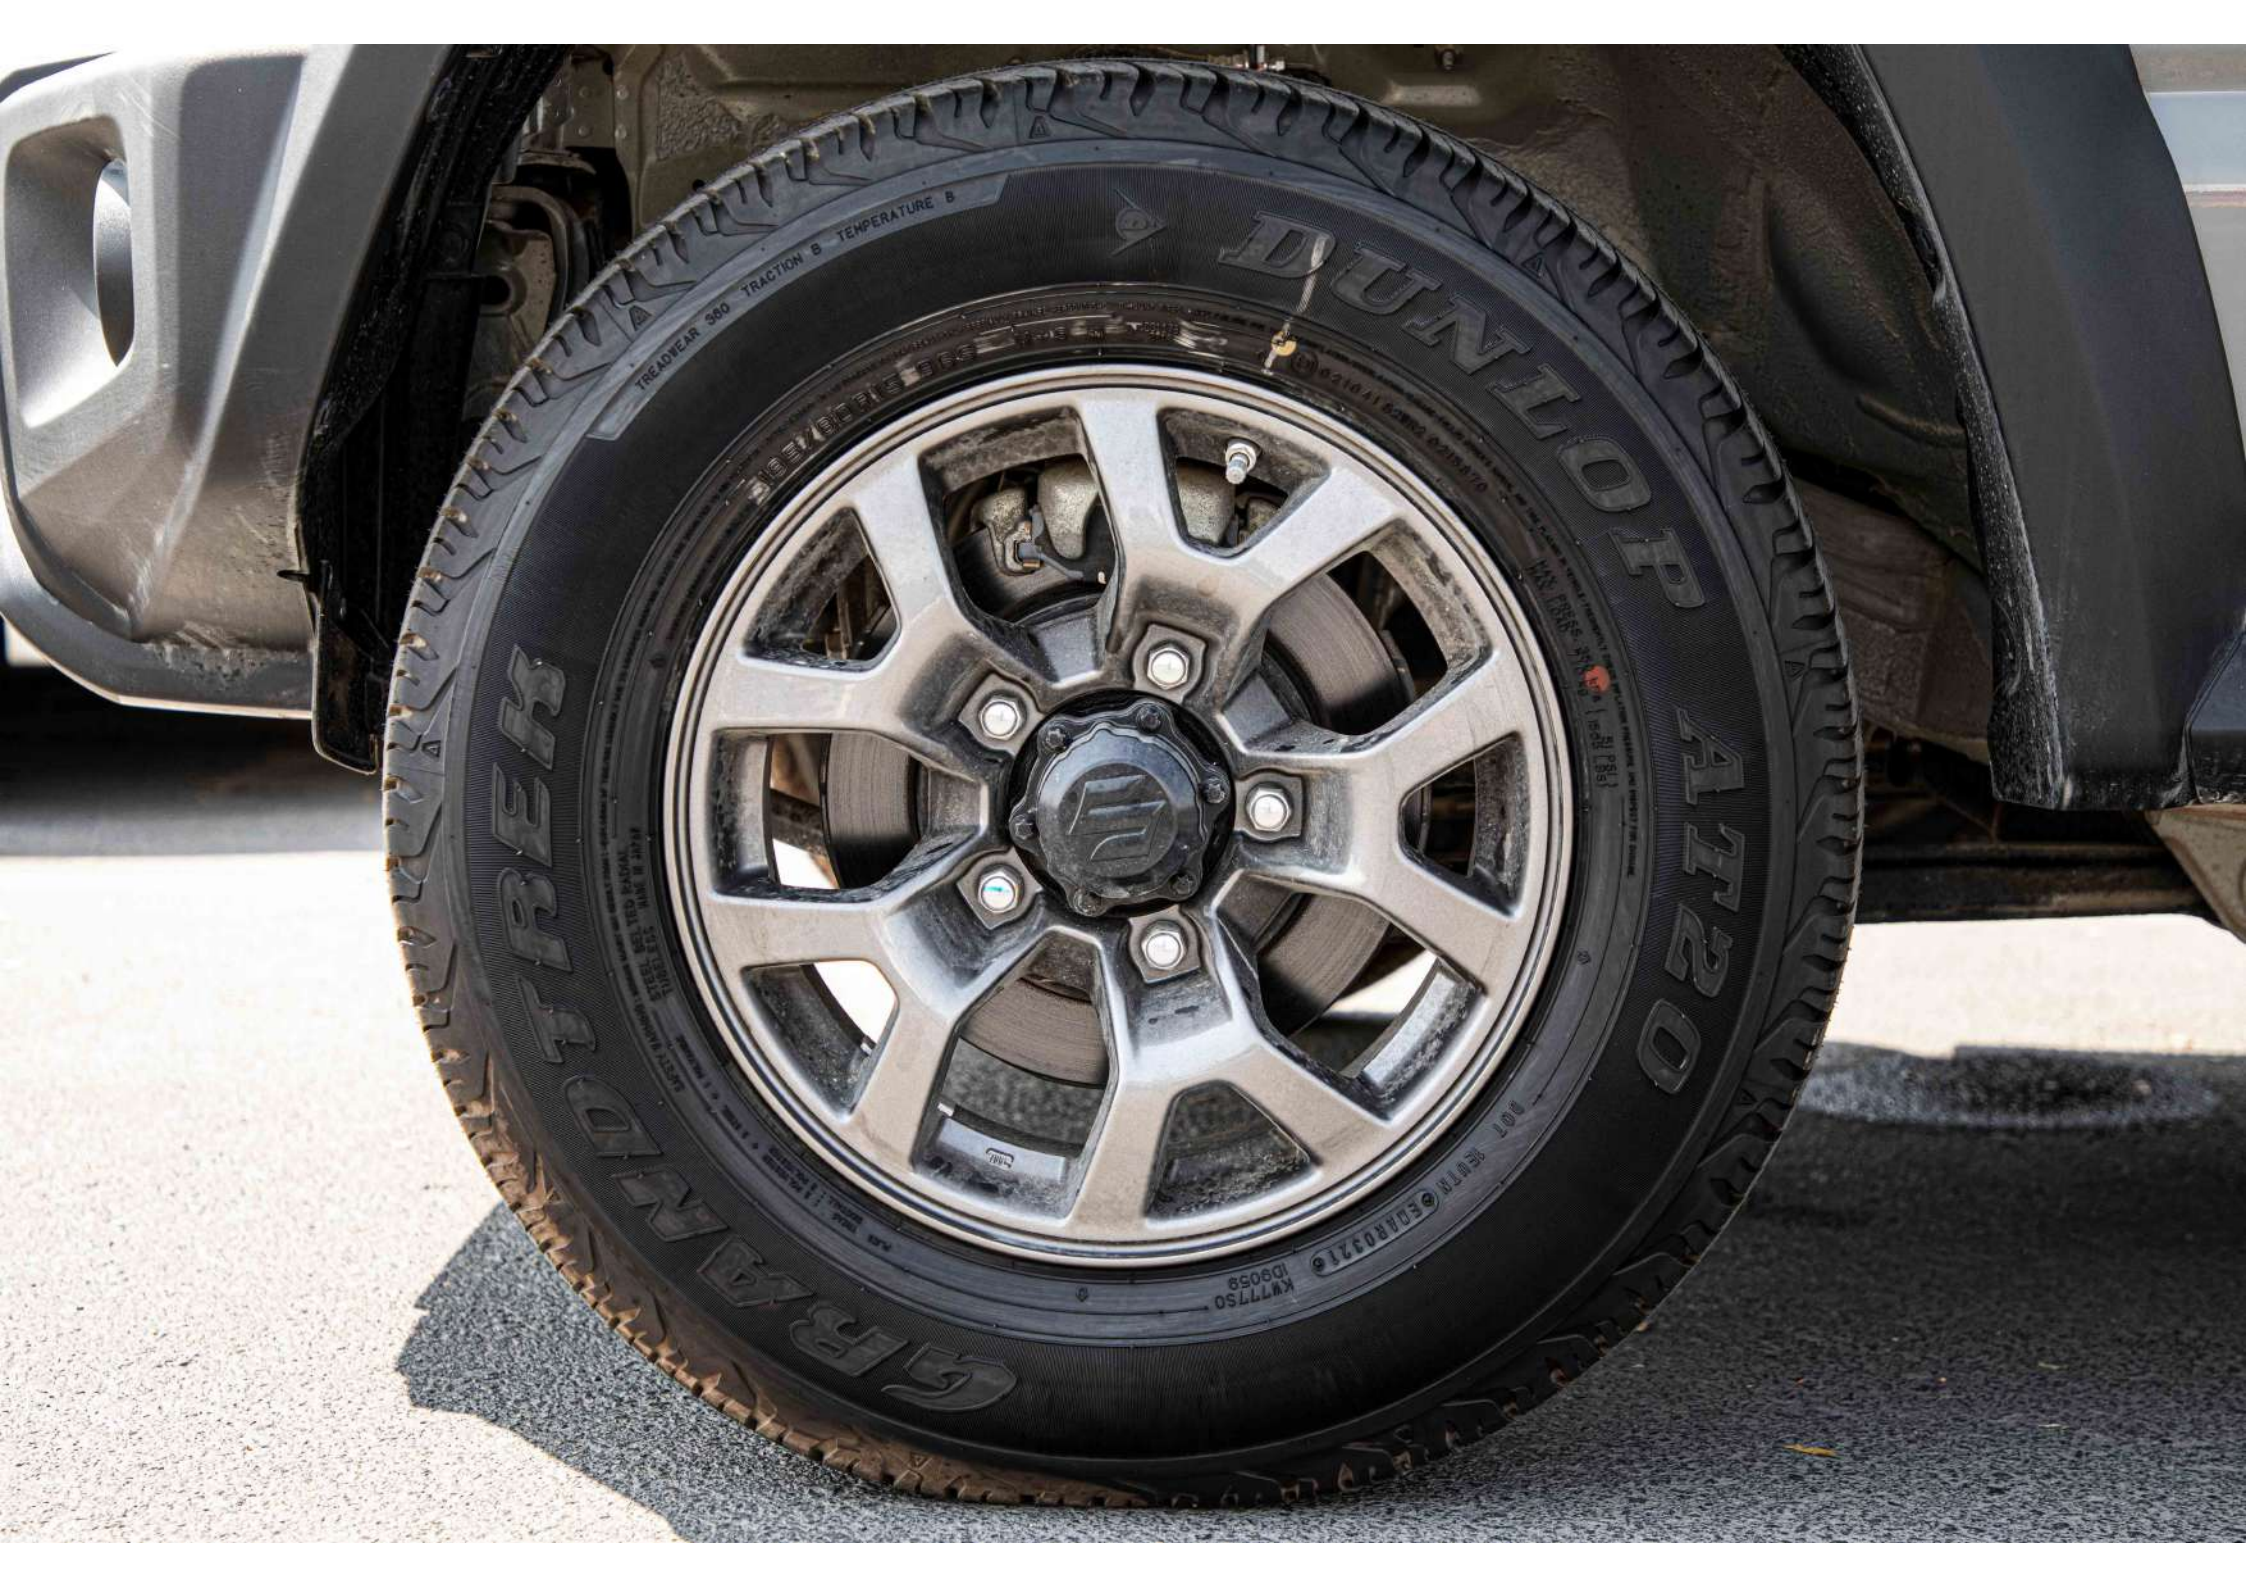

SUZUKI

JIMNY  
ALLGRIP

TREADWEAR 360 TRACTION B TEMPERATURE B

DUNLOP

GRANDTREK

AT220

KW7750  
1D9058

SAUBER 221

DOT

REHTN

MAX. LOAD 500 kg (1100 lbs)

MAX. PRESS. 350 kPa (50 psi)

MAX. SPEED 180 km/h (112 mph)

MAX. TORQUE 250 Nm (184 lb-ft)

MAX. ACCELERATION 0.15 g

MAX. BRAKING 0.35 g

MAX. ROLL 10°

MAX. YAW 10°

MAX. PITCH 10°