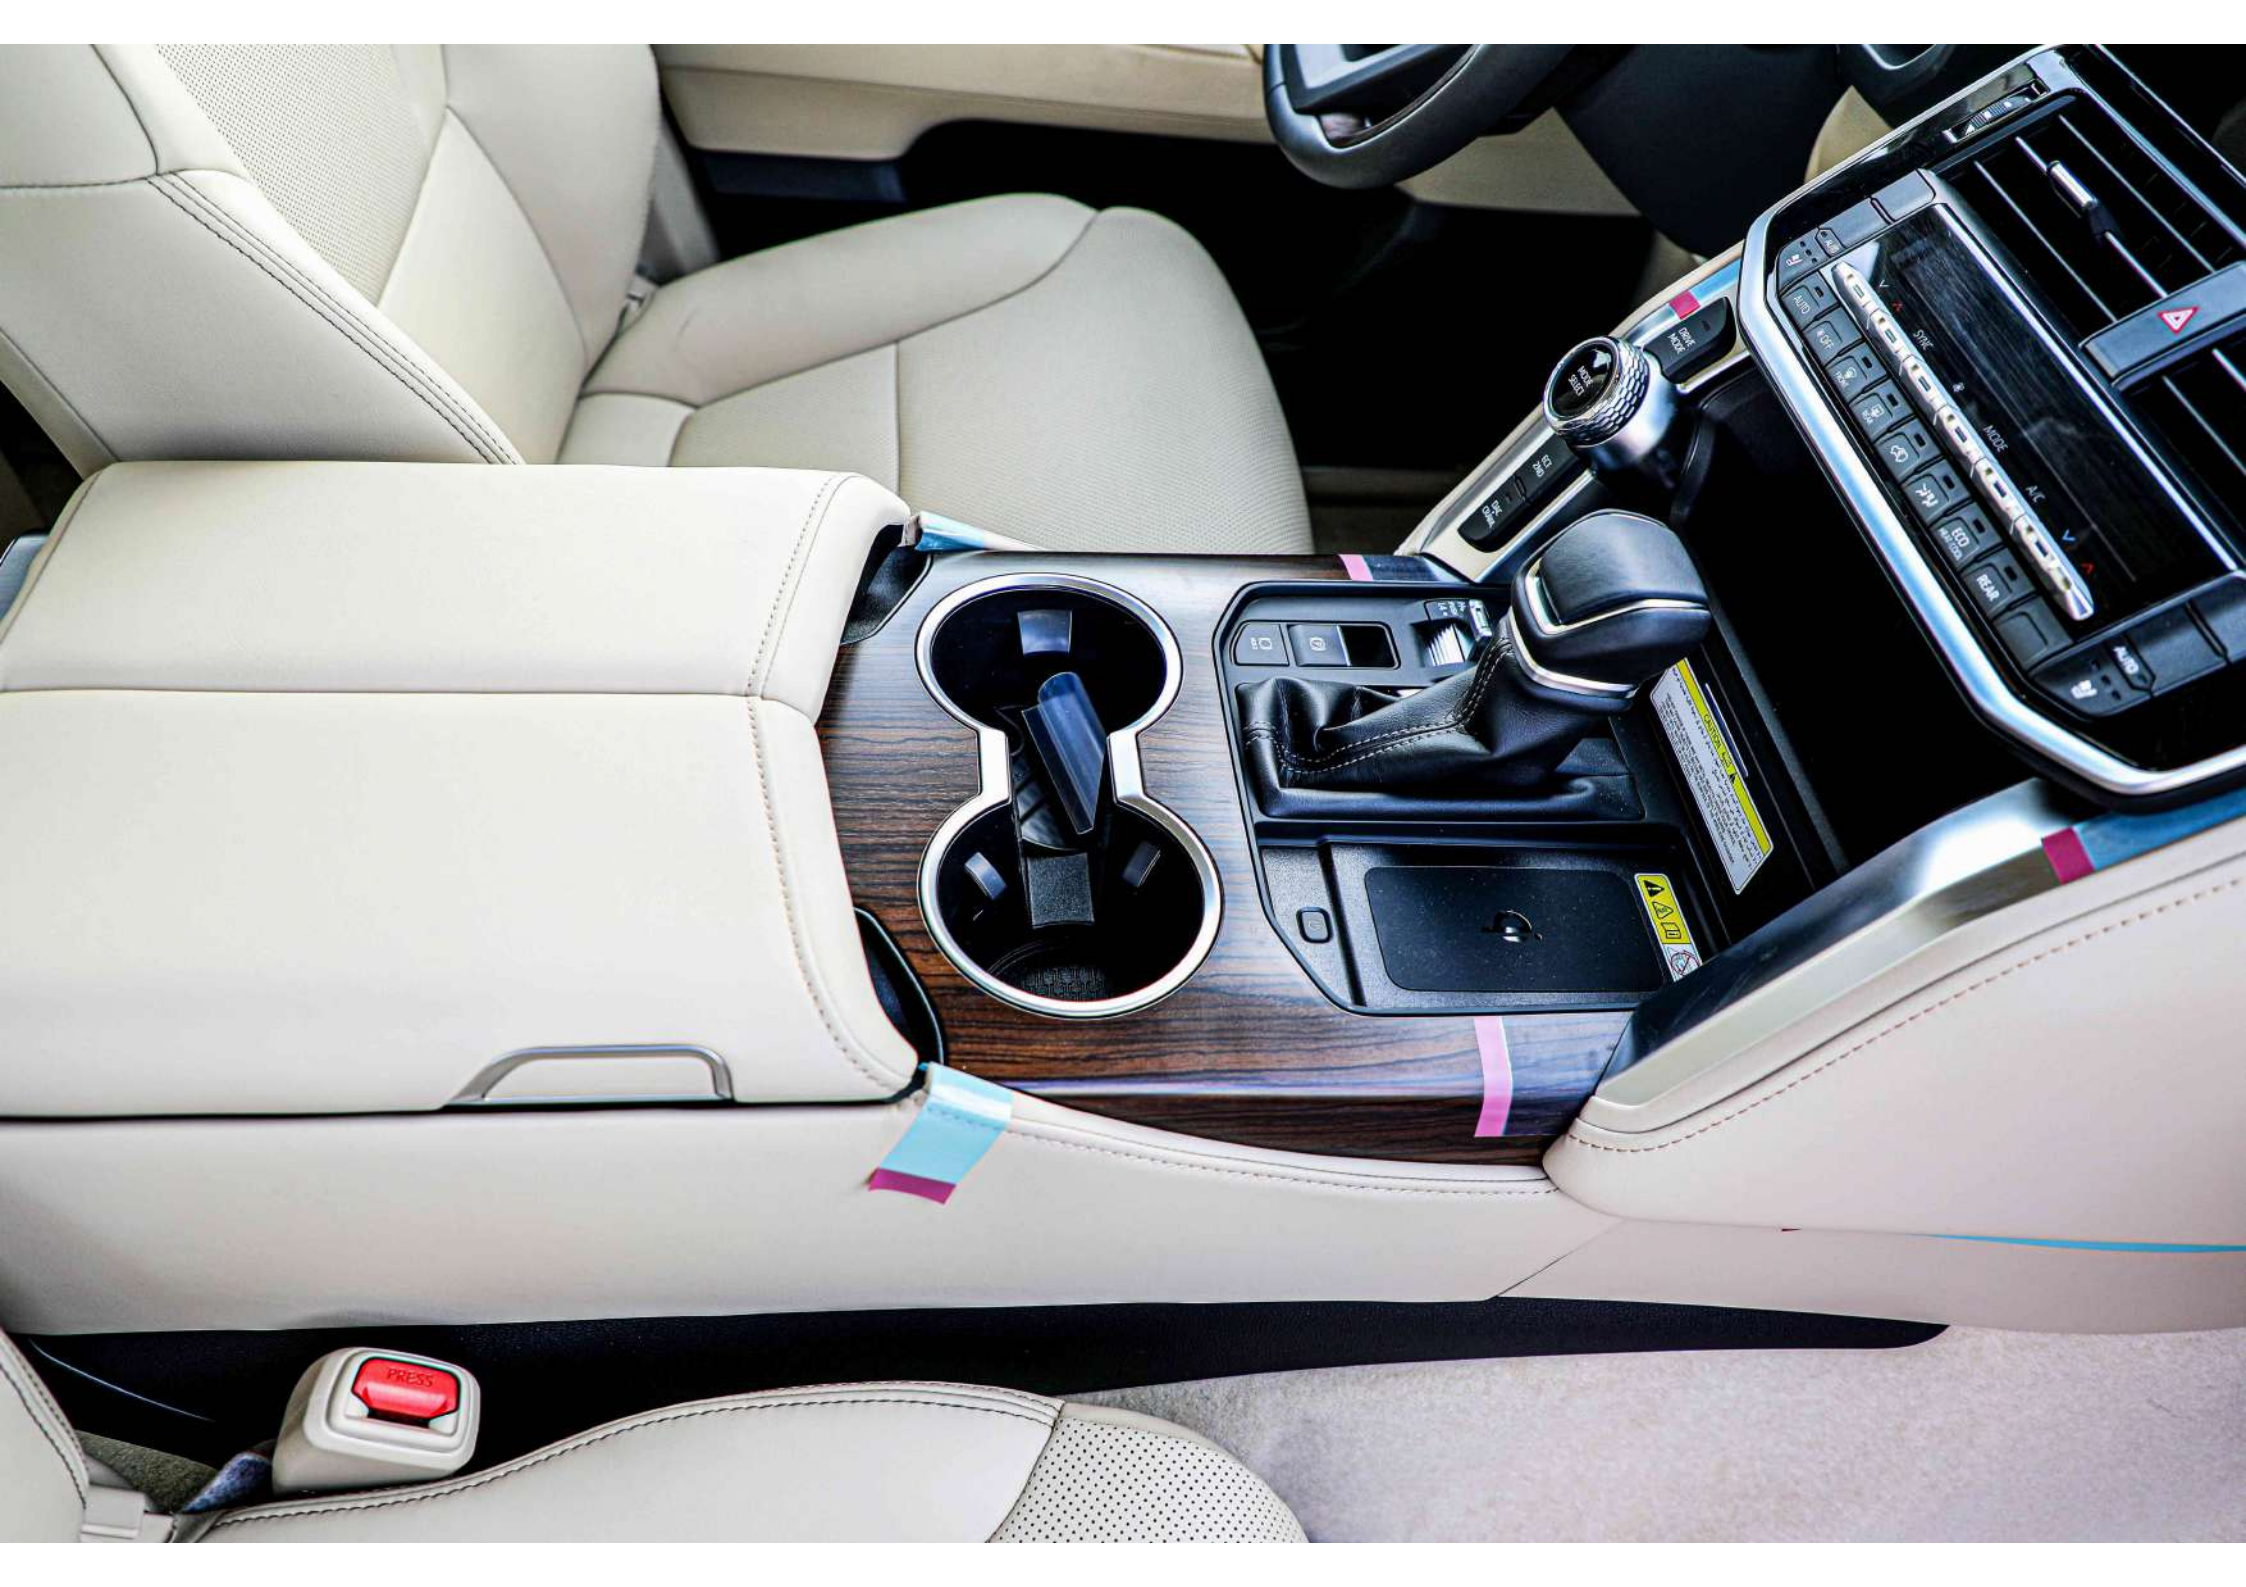

REAR WIPER

LAND CRUISER

TWIN
TURBO

GXR

REAR COOLER

OFF AUTO LO HI

Check surroundings for safety.
تحقق مما يحيط بك لضمان السلامة.

AUTO OFF FRONT REAR ECO HEAT/COOL REAR

ODO TRIP

DRIVE MODE

MODE SELECT

DOOR

OPEN

CLOSE

UP

DOWN