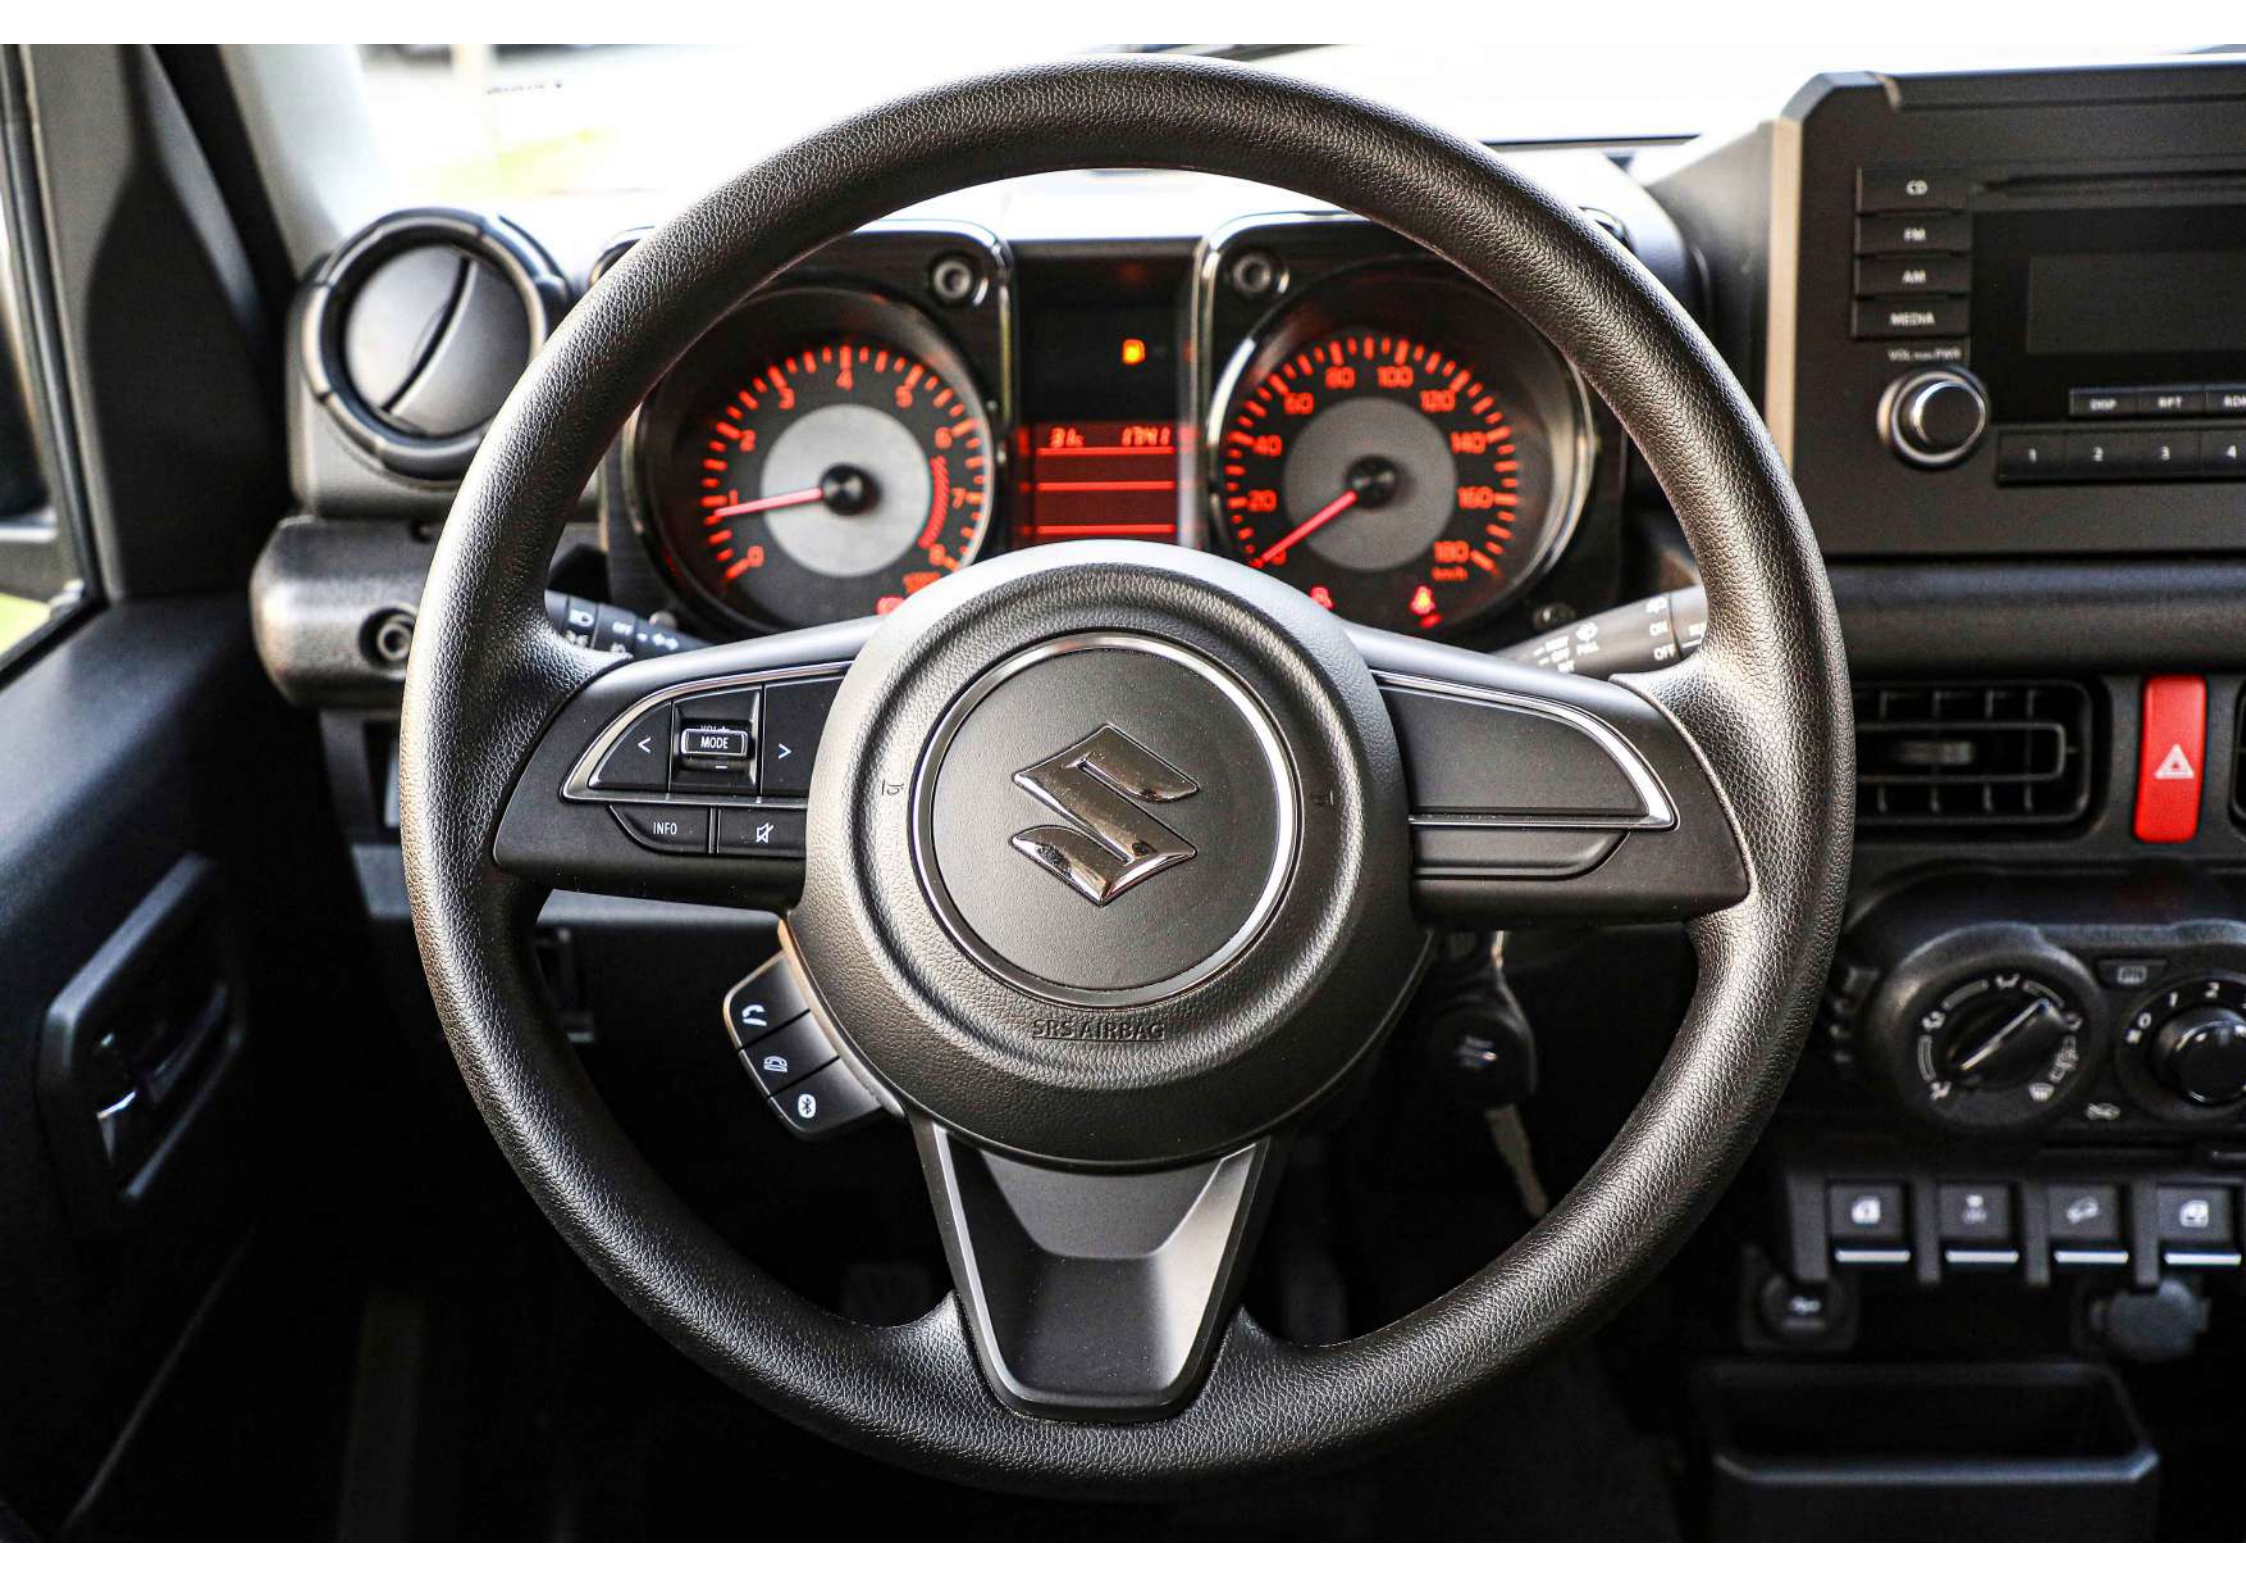

SRS AIRBAG

MODE

INFO

CD

FM

AM

MEDIA

VOL

DISP

RPT

ADD

1

2

3

4