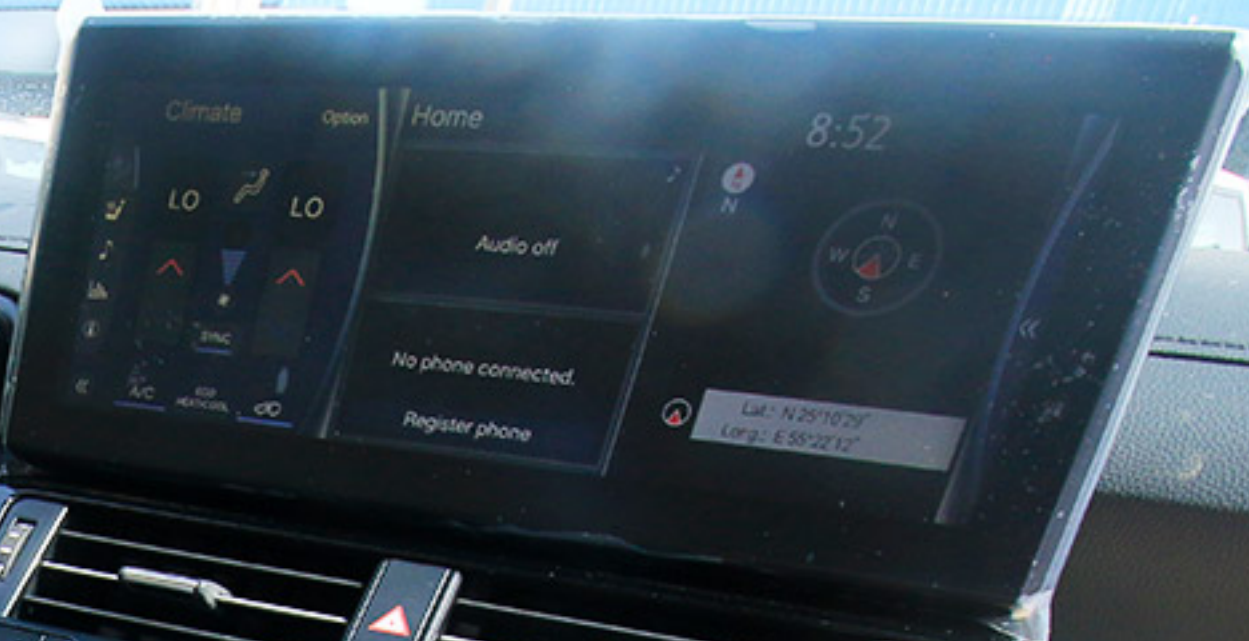

7

2000

TWIN
TURBO

LAND CRUISER

GX-R
4x4

GRANDTREK AT30

DUNLOP

3
2
1

Auto
D

High Beam
A

Low Beam
L

4WD
OFF

4WD
ON

4WD
OFF

4WD
ON

Please see owner's manual for more details.

REAR COOLER

OFF AUTO LO • • HI

Two buttons with fan icons and a circular dial with "MAX" and "MIN" markings.

ENGINE
START
STOP

JBL

MTS

DAC CRAWL

H4
PUSH
L4